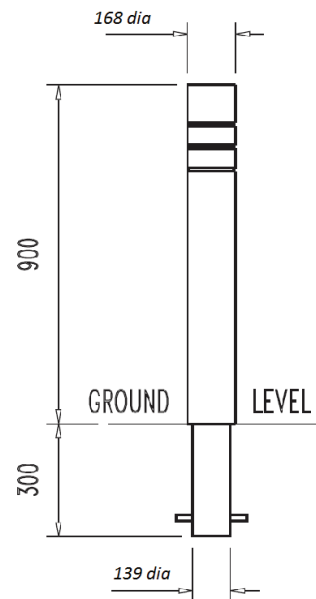

Specification

Product ID

BOL / 0139

Description

Commander 168 Performa-cast™ Polymer Bollard Below Ground Fix Painted in Black (RAL 9004)

Dimensions

If dimensions are critical please contact sales to confirm

Brand:	Commander 168
Category:	Bollards
Sub Category:	Below Ground
Material:	Performa-cast™ polymer
Max Dia:	168mm
Above Ground:	900mm
Below Ground:	300mm
Overall Height:	1200mm
Units:	Each

Policy

Townscape's policy is one of continuous development, and we reserve the right to modify design specification or price without notice. The copyright, design rights and other intellectual property rights in the products and drawings shown and in the text displayed are the property of Townscape Products Limited.