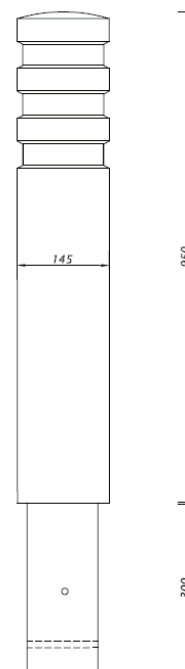

Specification

Product ID

BOL / 0110

Description

Ashleigh Performa-Cast™ Polymer Bollard - Below Ground Fix - Painted in Black (RAL 9004) with Recessed Class 2 Reflective Bands.

Dimensions

If dimensions are critical please contact sales to confirm

Brand:	Ashleigh
Category:	Bollards
Sub Category:	Below Ground
Material:	Performa-Cast™ Polymer
Max Dia:	145mm
Above Ground:	950mm
Below Ground:	300mm
Overall Height:	1250mm
Units:	Each

CORE DIAMETER 101